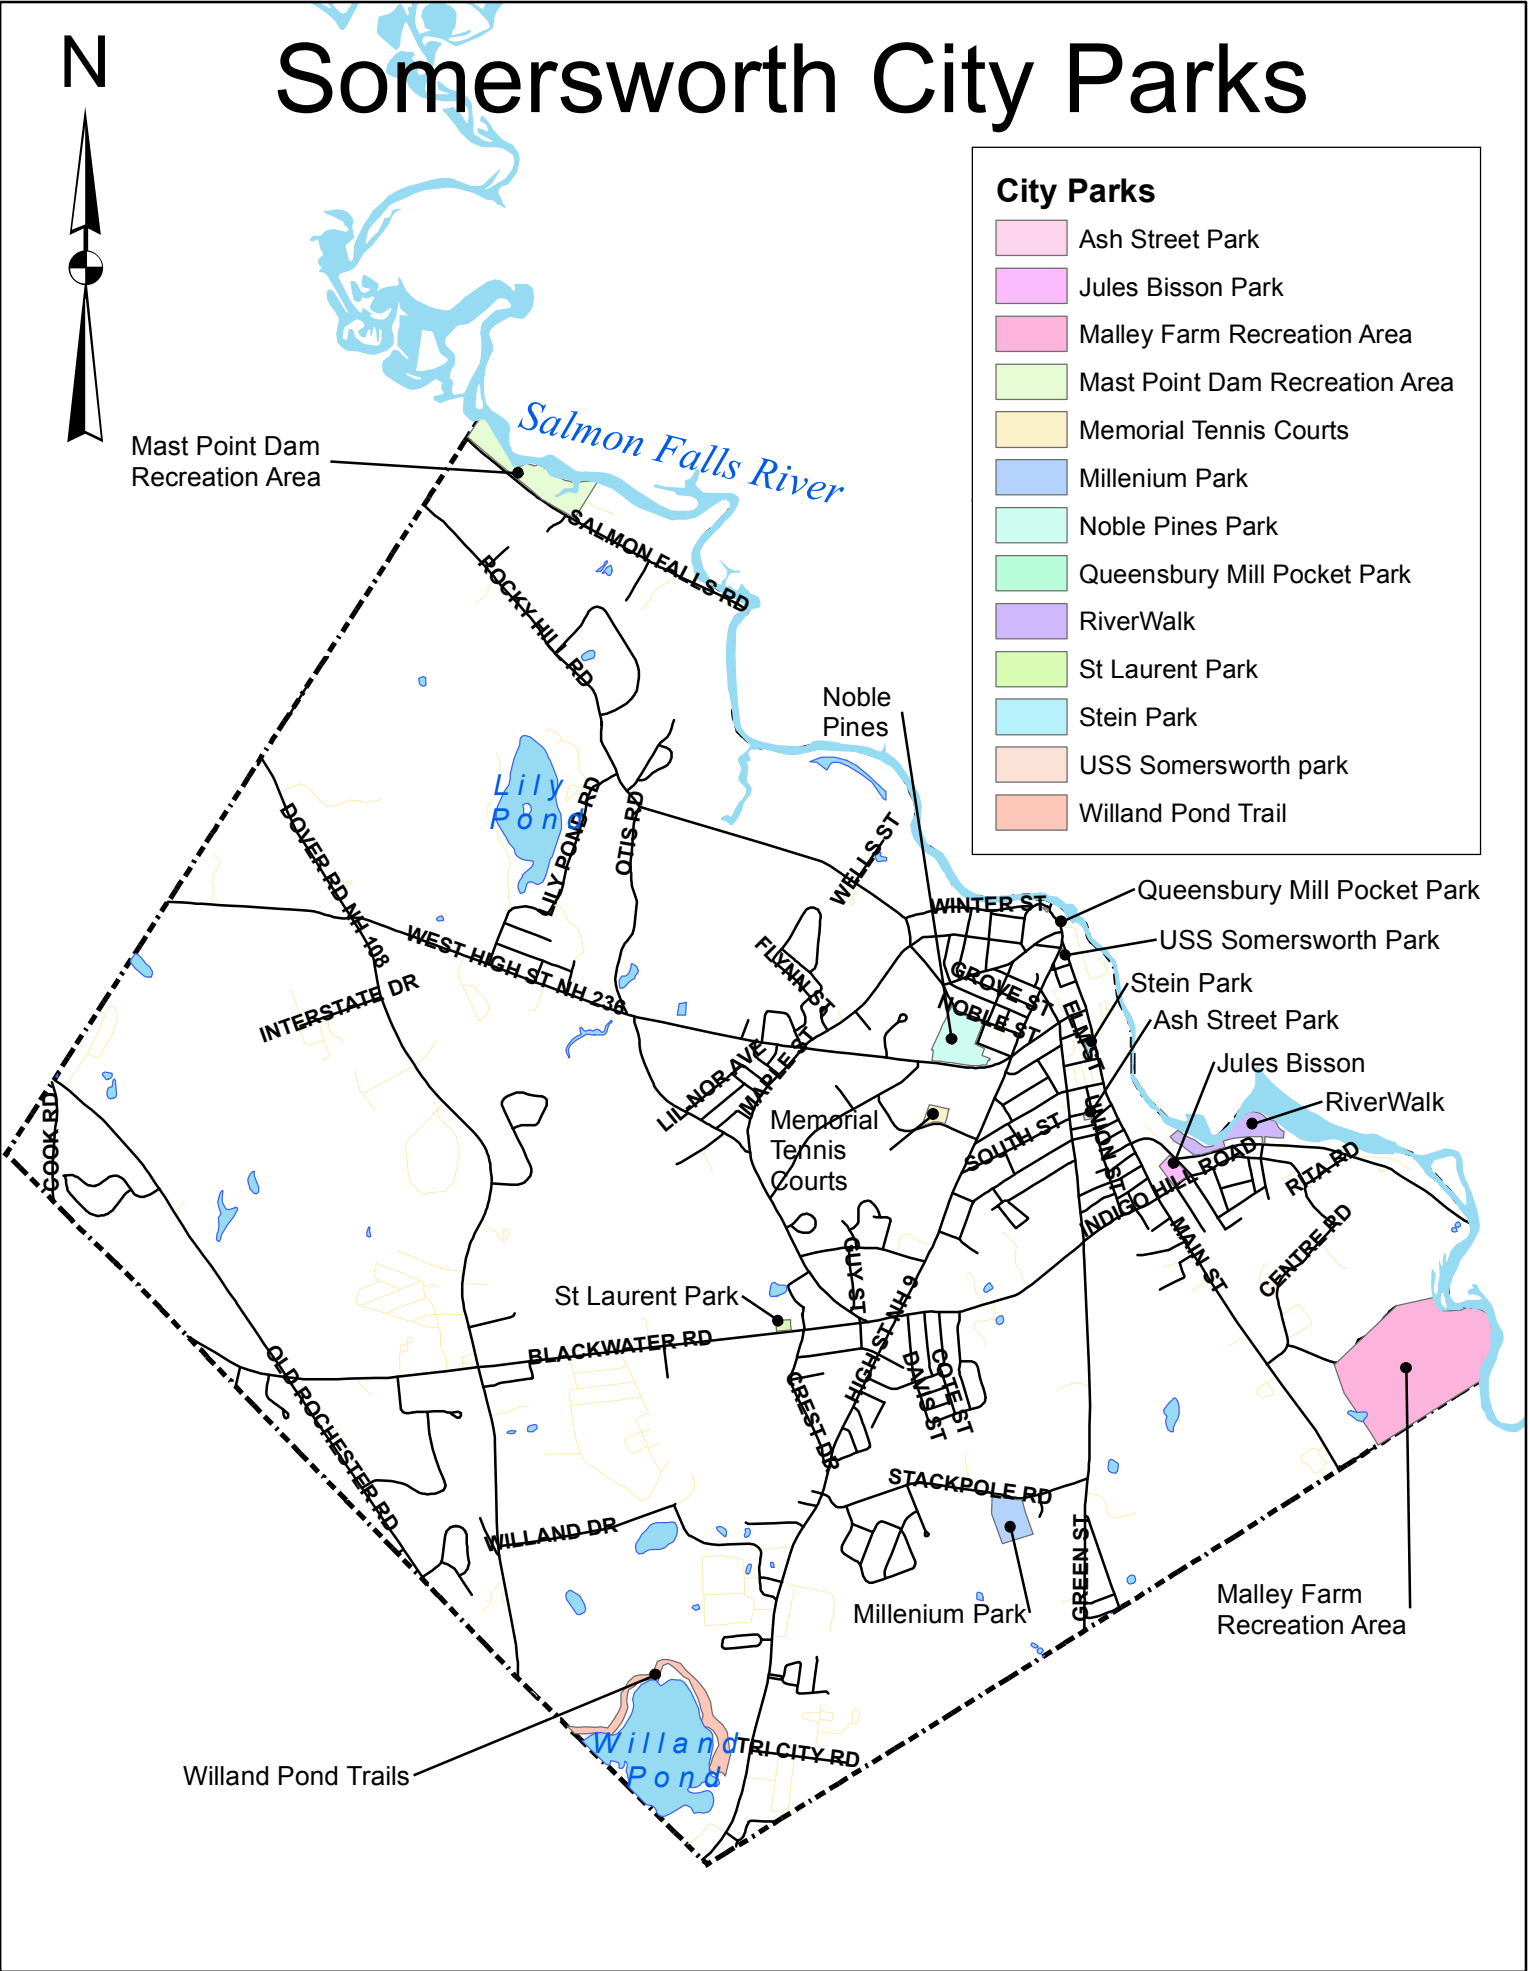

N

Somersworth City Parks

City Parks

- Ash Street Park
- Jules Bisson Park
- Malley Farm Recreation Area
- Mast Point Dam Recreation Area
- Memorial Tennis Courts
- Millenium Park
- Noble Pines Park
- Queensbury Mill Pocket Park
- RiverWalk
- St Laurent Park
- Stein Park
- USS Somersworth park
- Willand Pond Trail

Mast Point Dam Recreation Area

Salmon Falls River

Noble Pines

Lily Pond

Queensbury Mill Pocket Park

USS Somersworth Park

Stein Park

Ash Street Park

Jules Bisson

RiverWalk

Memorial Tennis Courts

St Laurent Park

Malley Farm Recreation Area

Willand Pond Trails

Willand Pond

Millenium Park