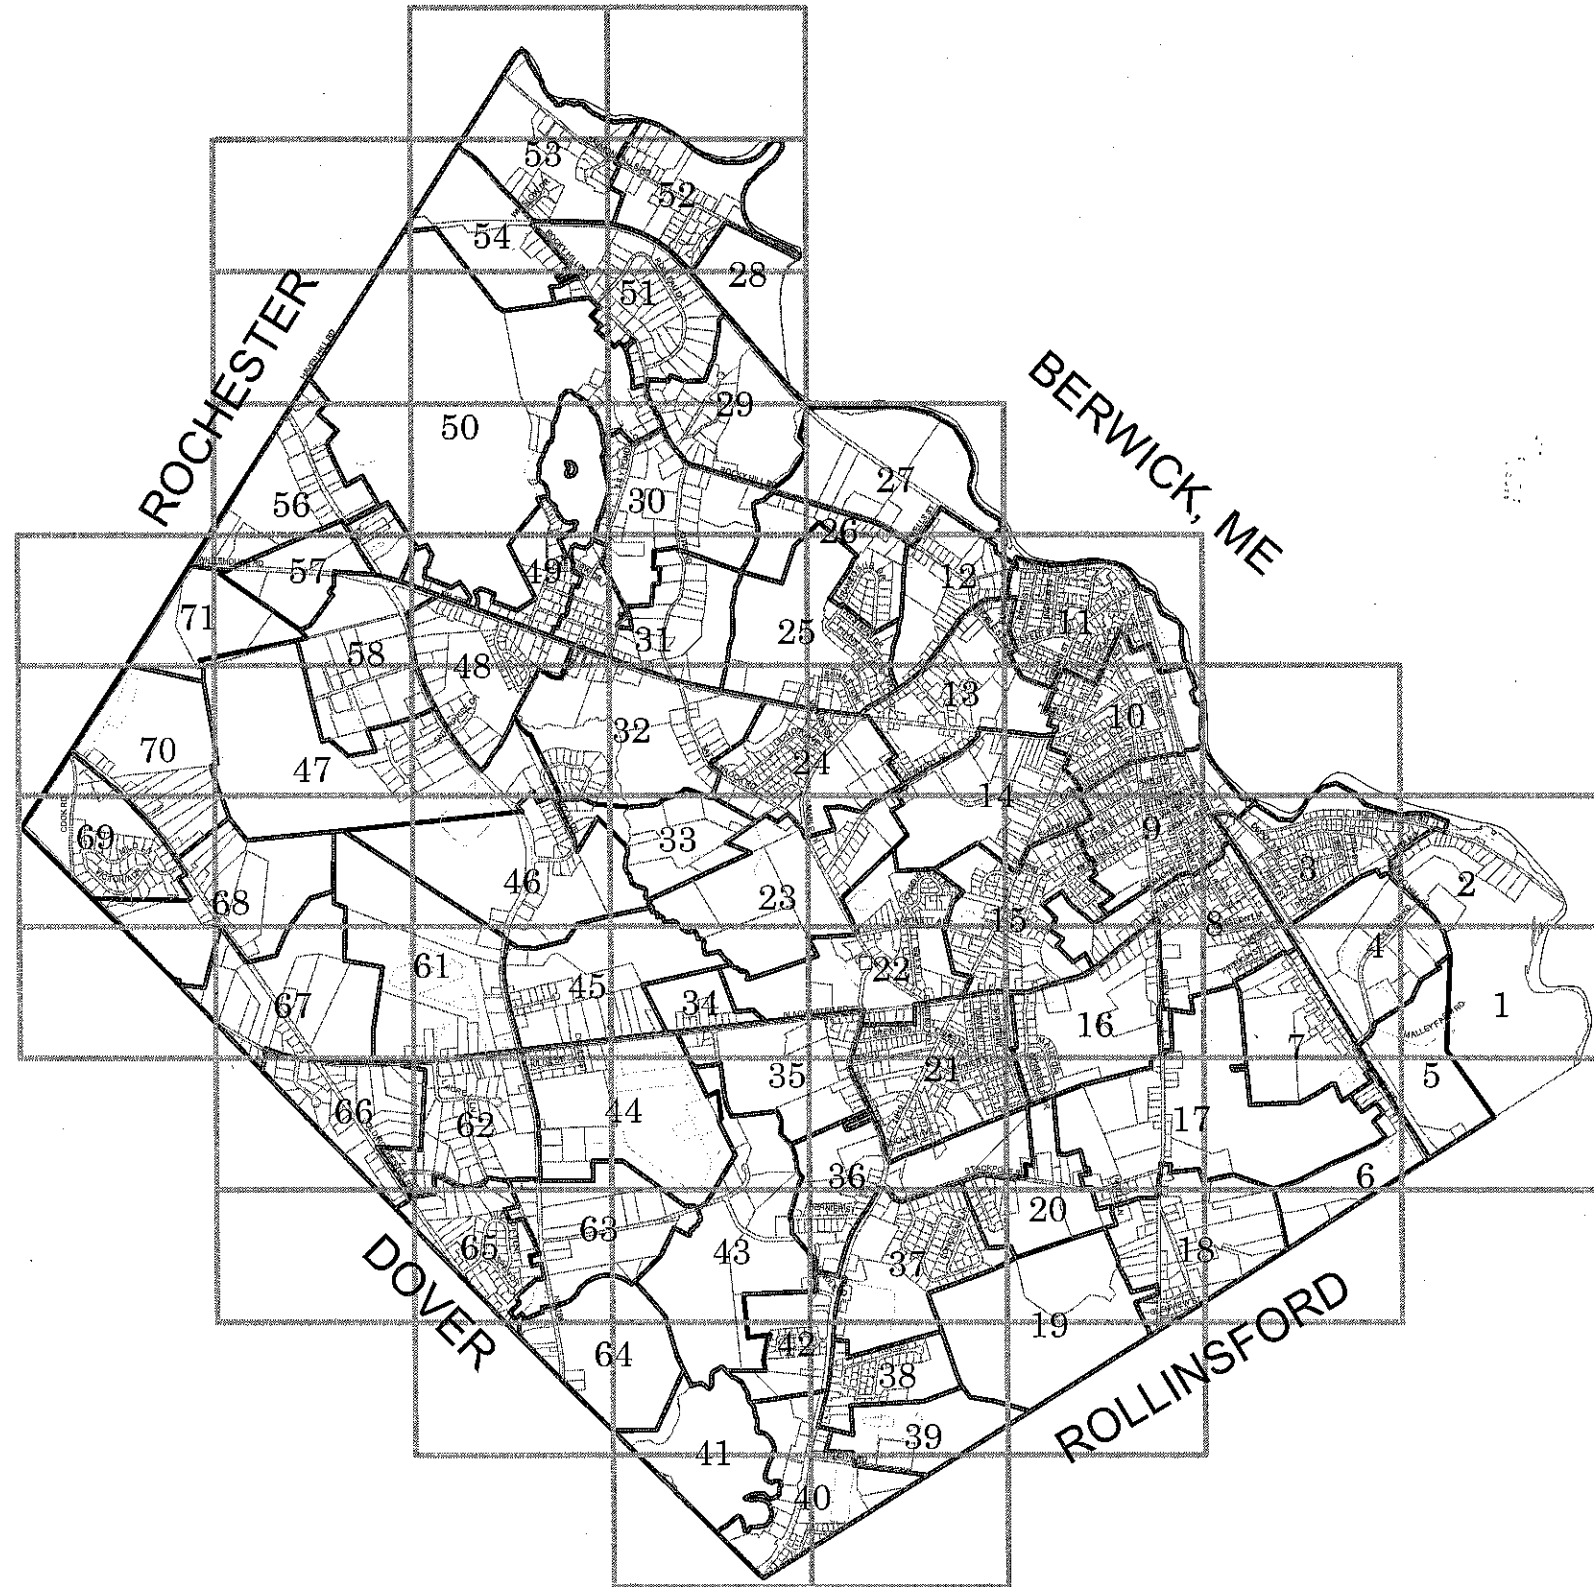

A B C D E F G H

1
2
3
4
5
6
7
8
9
10
11
12

PROPERTY MAP
INDEX

CITY
OF
SOMERSWORTH, N.H.

Property Maps
City of
Somersworth
New Hampshire

Legend

 Index Grid

 Property Line

THIS MAP IS FOR
ASSESSMENT PURPOSES.
IT IS NOT VALID FOR LEGAL
DESCRIPTION OR
CONVEYANCE.
GRID NORTH
STATE PLANE
TOWNATES
983 FT
ver, 2009